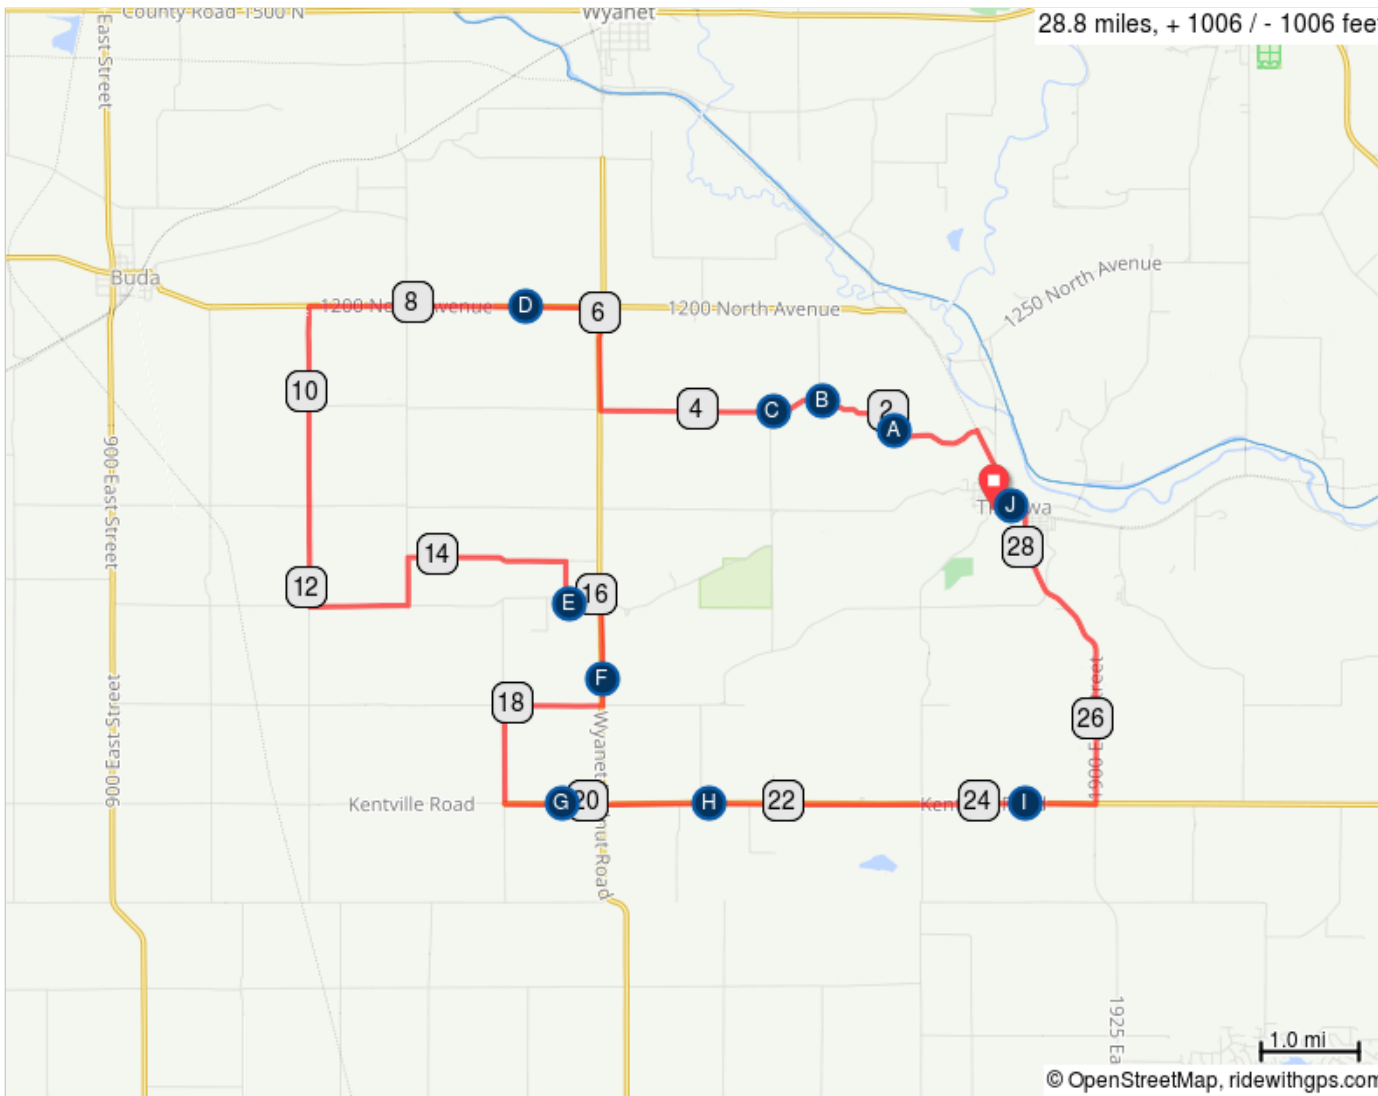

# Tiskilwa Country Schools West

The bike route features country schools located north and west of Tiskilwa. Barn quilts along this route are also pointed out.

- |    |  |
|----|--|
| A. | #14 White Parks Cattle Barn Quilt      |
| B. | #7 Loyal Daughters Barn Quilt          |
| C. | Kitterman School                       |
| D. | Union School                           |
| E. | Providence School                      |
| F. | #48 Windihill Dresden Plate Barn Quilt |
| G. | Jamison School                         |
| H. | Dorr Hill School                       |
| I. | Morris School                          |
| J. | Museum on Main                         |

Tiskilwa Country Schools West

Num	Dist	Prev	Type	Note	Next
1.	0.0	0.0		Start of route	0.0
2.	0.0	0.0	←	L onto 1800 E St/N Galena St	0.4
3.	0.4	0.4	←	Slight L onto County Rd 1785 E	0.4
4.	0.9	0.4	←	L onto County Rd 1075 N	0.9
5.	1.7	0.9	↑	Continue onto 1700 E St/County Rd 1700 E	0.2
6.	2.0	0.2	↑	Continue onto County Rd 1110 N	0.8
7.	2.7	0.8	↑	Continue onto County Rd 1100 N	2.3
8.	5.0	2.3	→	R onto 1400 E St/County Rd 1400 E/S Wyanet Walnut Rd	1.1

5.0 miles. +291/-80 feet

Num	Dist	Prev	Type	Note	Next
9.	6.1	1.1	←	L onto 1200 N Ave/County Rd 1200 N	3.0
10.	9.1	3.0	←	L onto 1100 E St	3.1
11.	12.2	3.1	←	L onto County Rd 900 N	1.0
12.	13.2	1.0	←	L onto 1200 E St/County Rd 1200 E	0.5
13.	13.7	0.5	→	R onto County Rd 950 N	1.0
14.	14.6	1.0	↑	Continue onto County Rd 945 N	0.6
15.	15.3	0.6	→	R onto County Rd 1365 E	0.4
16.	15.7	0.4	←	L onto County Rd 905 N	0.4
17.	16.0	0.4	→	R onto 1400 E St/County Rd 1400 E/S Wyanet Walnut Rd	1.1

11.0 miles. +412/-140 feet

Num	Dist	Prev	Type	Note	Next
18.	17.1	1.1	→	R onto 800 N Ave	1.0
19.	18.1	1.0	←	L onto 1300 E St	1.0
20.	19.1	1.0	←	L onto County Rd 700 N/Kentville Rd	6.0
21.	25.2	6.0	←	L onto 1900 E St	3.3
22.	28.4	3.3	←	L onto E Main St	0.3
23.	28.8	0.3		End of route	0.0